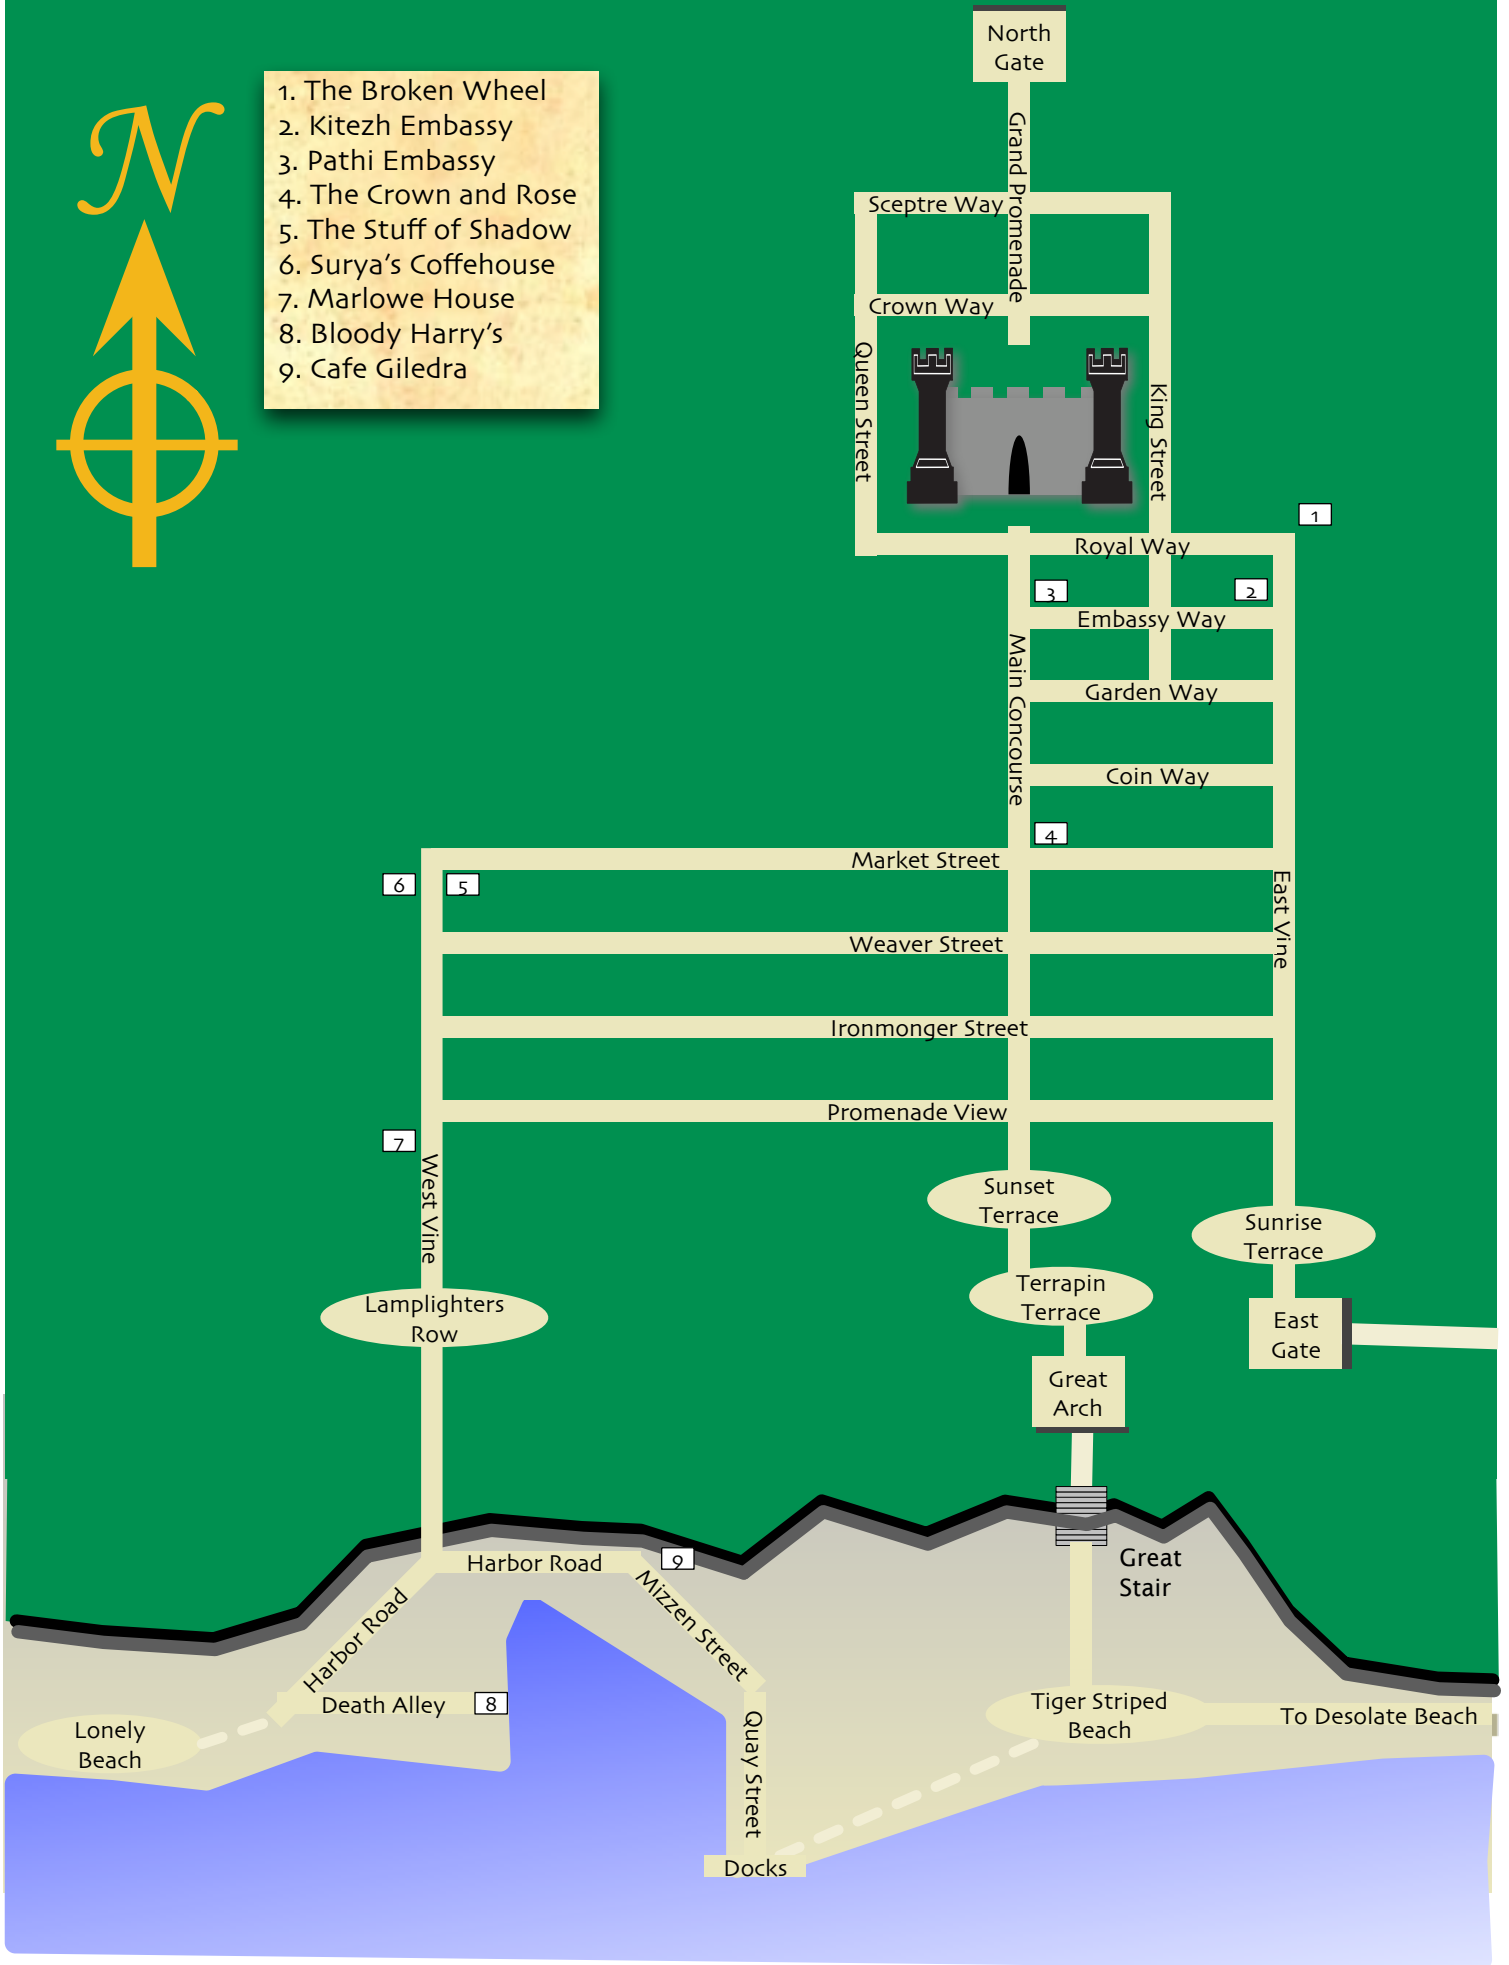

1. The Broken Wheel
2. Kitezh Embassy
3. Pathi Embassy
4. The Crown and Rose
5. The Stuff of Shadow
6. Surya's Coffehouse
7. Marlowe House
8. Bloody Harry's
9. Cafe Giledra

#202
Southern
Grounds

#80
Main Concourse
Royal Way

#81
Main Concourse
Embassy Way